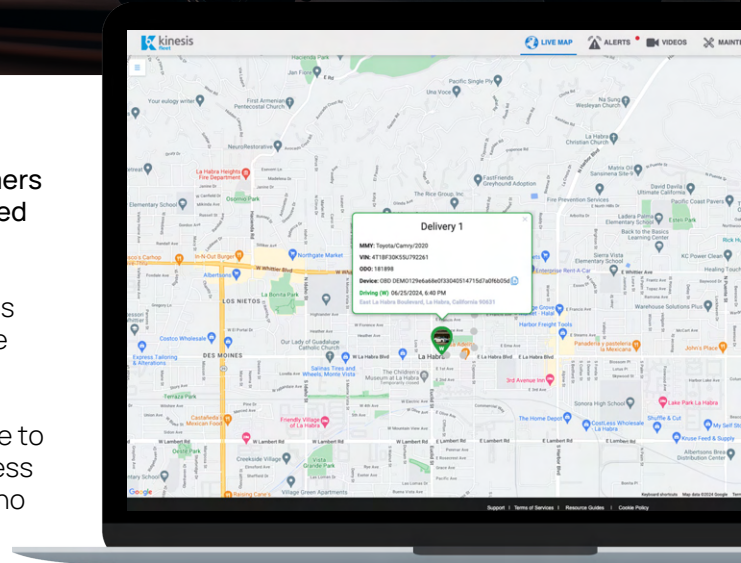

## Vehicle tracking

- ✔ Locate and track trip history
- ✔ Monitor idle time and inefficient routing to reduce maintenance and fuel costs
- ✔ Identify poor driving behavior to increase safety

## Additional solutions

- ✔ Reduce unexpected breakdowns and extend vehicle life by using advanced data analytics with our preventative maintenance tool
- ✔ Minimize travel time with optimized routing that provides accurate, turn-by-turn directions tailored to each trip's unique requirements
- ✔ Boost safety, performance and efficiency with driver coaching and professional trip planning

# Why choose us for your vehicle tracking?

At Radius, we have been providing vehicle and asset tracking, as well as vehicle camera solutions, to customers since 2015. We have customers in 37 countries supported by operations in 19 countries around the world.

## Manage your fleet with Kinesis

Stay connected to your fleet with our Kinesis platform, giving you access to location and performance information for your vehicles and assets:

- ✓ Live location
- ✓ Trip history
- ✓ Driver performance
- ✓ Alerts
- ✓ User hierarchy
- ✓ Driver ID
- ✓ API integration
- ✓ Fuel integration
- ✓ Reports & dashboards
- ✓ Geofencing
- ✓ Odometer capture
- ✓ Fuel/battery levels